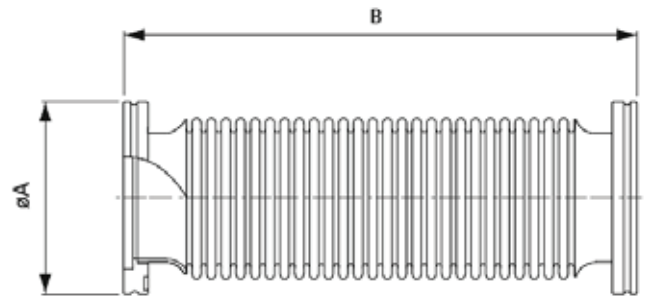

Flexible Hose

Part No.	ISO Size	C/R	A	B
EV02045	63	304 Stainless Steel	95	250
EV02046	63	304 Stainless Steel	95	500
EV02047	63	304 Stainless Steel	95	750
EV02048	63	304 Stainless Steel	95	1000
EV02049	80	304 Stainless Steel	110	250
EV02050	80	304 Stainless Steel	110	500
EV02051	80	304 Stainless Steel	110	750
EV02052	80	304 Stainless Steel	110	1000
EV02053	100	304 Stainless Steel	130	250
EV02054	100	304 Stainless Steel	130	500
EV02055	100	304 Stainless Steel	130	750
EV02056	100	304 Stainless Steel	130	1000