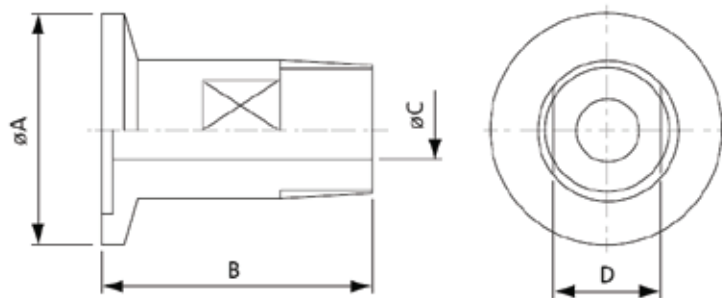

KF Male Pipe Adaptop Thread Type: PT

Part No.	KF Size	Tread	Material	A	B	C	D
EV04037	16	1/8"PT	304 Stainless Steel	30	35	4.7	10
EV04038	16	1/4"PT	304 Stainless Steel	30	35	7.1	14
EV04039	25	1/8"PT	304 Stainless Steel	40	35	4.7	10
EV04040	25	1/4"PT	304 Stainless Steel	40	35	7.1	14
EV04041	25	1/2"PT	304 Stainless Steel	40	40	11.9	22
EV04042	25	3/4"PT	304 Stainless Steel	40	40	15.9	27
EV04043	40	1/4"PT	304 Stainless Steel	55	35	7.1	14
EV04044	40	1/2"PT	304 Stainless Steel	55	40	11.9	22
EV04045	40	3/4"PT	304 Stainless Steel	55	40	15.9	27
EV04046	40	1"PT	304 Stainless Steel	55	45	22.2	36
EV04047	50	1/4"PT	304 Stainless Steel	75	35	7.1	14
EV04048	50	1/2"PT	304 Stainless Steel	75	40	11.9	22
EV04049	50	3/4"PT	304 Stainless Steel	75	40	15.9	27
EV04050	50	1"PT	304 Stainless Steel	75	45	22.2	36