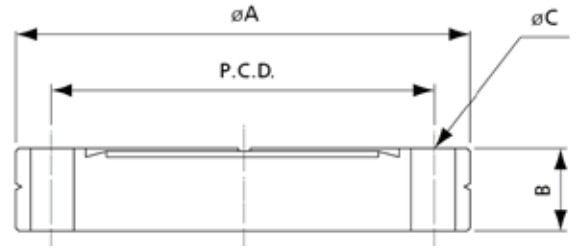

Blank Flange Non-Rotatable

Part No.	CF Size(In)	Material	A	B	C	P.C.D.
EV03001	(1.33")	304 Stainless Steel	33.8	7.5	4.4*6	26.9
EV03002	(2.75")	304 Stainless Steel	69.5	12.7	6.7*6	58.7
EV03003	(4.5")	304 Stainless Steel	113.6	18	8.4*8	92.1
EV03004	(6")	304 Stainless Steel	151.6	20	8.4*16	130.3