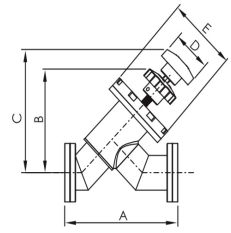

Manual

Part No.	A"(mm)	B"(mm)	C "(mm)	D "(mm)	O.D."(mm)
EV01206	4.7"(119.4)	3.89"(98.7)	4.43"(112.5)	2.24"(56.8)	0.75"(19.05)
EV01207	5.24"(133)	4.89"(124.2)	5.80"(147.2)	2.98"(75.8)	1.50"(38.1)

Pneumatic
(Single Acting)