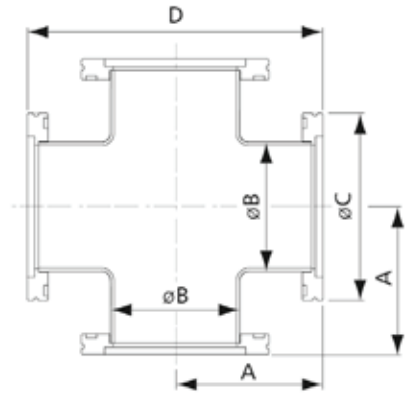

4-Way Cross

Part No.	ISO Size	Material	A	B	C	D
EV02037	63	304 Stainless Steel	82.8	63.5	95	165.6
EV02038	80	304 Stainless Steel	89.15	76.2	110	178.3
EV02039	100	304 Stainless Steel	105	101.6	130	210
EV02040	160	304 Stainless Steel	133.6	152.4	180	267.2