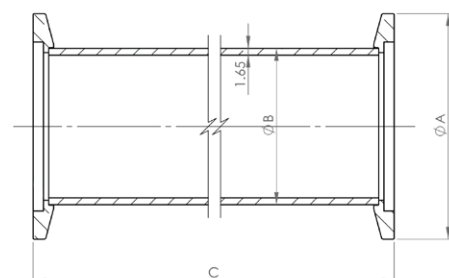

Full Nipple

Part No.	KF Size	Material	A	B	C
EV01026	16	304 Stainless Steel	30	19.05	80
EV01027	25	304 Stainless Steel	40	25.4	100
EV01028	40	304 Stainless Steel	55	38.1	130
EV01029	50	304 Stainless Steel	75	50.8	140