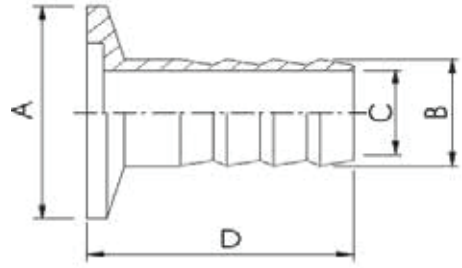

KF Hose Nozzle Adaptor

Part No.	KF Size	Material	A	B	C	D
EV04019	10	304 Stainless Steel	30	8	4	40
EV04020	10	304 Stainless Steel	30	12	8	40
EV04021	16	304 Stainless Steel	30	8	4	40
EV04022	16	304 Stainless Steel	30	12	8	40
EV04023	25	304 Stainless Steel	40	8	4	40
EV04024	25	304 Stainless Steel	40	12	8	40
EV04025	25	304 Stainless Steel	40	16	12	40
EV04026	25	304 Stainless Steel	40	20	16	40
EV04027	40	304 Stainless Steel	55	12	8	40
EV04028	40	304 Stainless Steel	55	16	12	40
EV04029	40	304 Stainless Steel	55	20	16	40
EV04030	40	304 Stainless Steel	55	25	20	40
EV04031	50	304 Stainless Steel	75	25	20	40