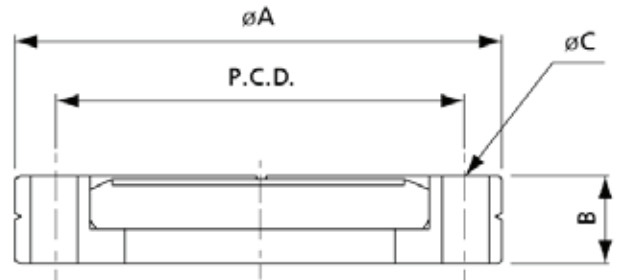

Blank Flange Rotatable

Part No.	CF Size(In)	Material	A	B	C	P.C.D.
EV03005	(1.33")	304 Stainless Steel	33.8	7.5	4.4*6	26.9
EV03006	(2.75")	304 Stainless Steel	69.5	12.7	6.7*6	58.7
EV03007	(4.5")	304 Stainless Steel	113.6	19	8.4*8	92.1
EV03008	(6")	304 Stainless Steel	151.6	21.5	8.4*16	130.3