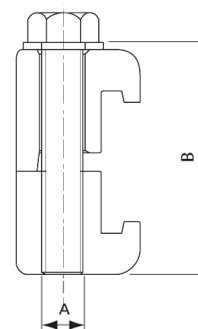

Bored Blank Flange

Part No.	ISO Size	Material	A	B	C	D	E
EVO2005	63	304 Stainless Steel	95	70	12	90	63.7
EVO2006	80	304 Stainless Steel	110	83	12	105	76.4
EVO2007	100	304 Stainless Steel	130	102	12	125	101.8
EVO2008	160	304 Stainless Steel	180	153	12	175	152.9

Half Nipple

Part No.	ISO Size	Material	A	B	C
EVO2009	63	304 Stainless Steel	95	63.5	100
EVO2010	80	304 Stainless Steel	110	76.2	100
EVO2011	100	304 Stainless Steel	130	101.6	100
EVO2012	160	304 Stainless Steel	180	152.4	100

Full Nipple

Part No.	ISO Size	Material	A	B	C
EV02013	63	304 Stainless Steel	95	63.5	100
EV02014	80	304 Stainless Steel	110	76.2	100
EV02015	100	304 Stainless Steel	130	101.6	100
EV02016	160	304 Stainless Steel	180	152.4	100

Single Wall Clamp

Part No.	ISO Size	Material	A	B	C
EV02017	63-100	Aluminium	M8	35	23.5
EV02018	160-250	Aluminium	M10	35	23.5

Double Wall Clamp

Part No.	ISO Size	Material	A	B
EV02019	63-100	Aluminium	M8	45
EV02020	160-250	Aluminium	M10	45