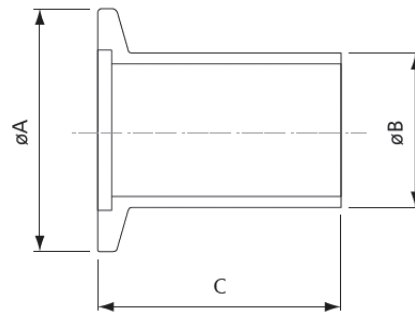

Half Nipple(Long)

Part No.	KF Size	Material	A	B	C
EV01021	10	304 Stainless Steel	30	14	70
EV01022	16	304 Stainless Steel	30	20	70
EV01023	25	304 Stainless Steel	40	28	70
EV01024	40	304 Stainless Steel	55	45	70
EV01025	50	304 Stainless Steel	75	57	70