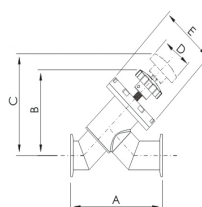

KF-Y Line Valve with Bellow

Manual

Part No.	A''(mm)	B''(mm)	C''(mm)	D''(mm)	O.D. ''(mm)
EV01179	4.00''(101.6)	3.89''(98.7)	4.43''(112.5)	2.24''(56.8)	0.75''(19.05)
EV01180	4.20''(106.8)	3.89''(98.8)	4.43''(112.6)	2.24''(56.8)	1.00''(25.4)
EV01181	5.12''(130)	4.89''(124.2)	5.80''(147.2)	2.98''(75.8)	1.50''(38.1)
EV01182	7.00''(177.8)	5.59''(141.9)	6.83''(173.5)	3.48''(88.4)	2.00''(50.8)