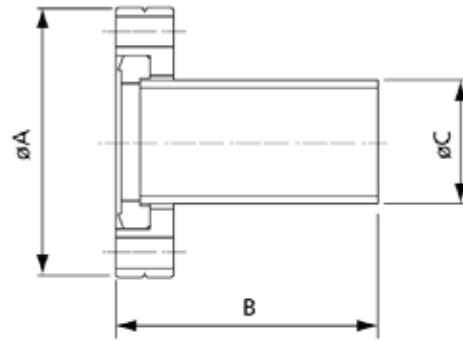

Half Nipple Rotatable

Part No.	CF Size(In)	Material	A	B	C
EV03018	(1.33")	304 Stainless Steel	33.8	38	19.05
EV03019	(2.75")	304 Stainless Steel	69.5	63	38.1
EV03020	(4.5")	304 Stainless Steel	113.6	105	63.5
EV03021	(6")	304 Stainless Steel	151.6	135	101.6