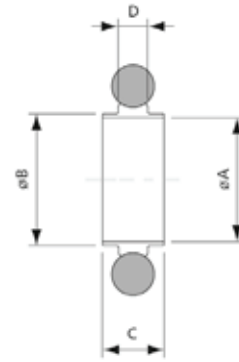

Full Nipple

Part No.	ISO Size	Material	A	B	C
EV02013	63	304 Stainless Steel	95	63.5	100
EV02014	80	304 Stainless Steel	110	76.2	100
EV02015	100	304 Stainless Steel	130	101.6	100
EV02016	160	304 Stainless Steel	180	152.4	100

Single Wall Clamp

Part No.	ISO Size	Material	A	B	C
EV02017	63-100	Aluminium	M8	35	23.5
EV02018	160-250	Aluminium	M10	35	23.5

Double Wall Clamp

Part No.	ISO Size	Material	A	B
EV02019	63-100	Aluminium	M8	45
EV02020	160-250	Aluminium	M10	45

Centering Ring with O'Ring

Part No.	ISO Size	C/R	O'Ring	A	B	C	D
EV02021	63	304 Stainless Steel	Viton	68	70	8	3.9
EV02022	80	304 Stainless Steel	Viton	81	82.6	8	3.9
EV02023	100	304 Stainless Steel	Viton	100	102	8	3.9
EV02024	160	304 Stainless Steel	Viton	148	153	8	3.9