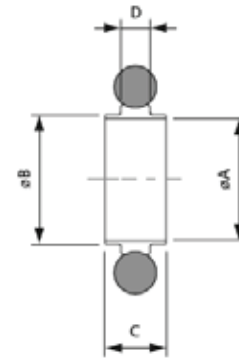

Half Nipple(Long)

Part No.	KF Size	Material	A	B	C
EV01021	10	304 Stainless Steel	30	14	70
EV01022	16	304 Stainless Steel	30	20	70
EV01023	25	304 Stainless Steel	40	28	70
EV01024	40	304 Stainless Steel	55	45	70
EV01025	50	304 Stainless Steel	75	57	70

Full Nipple

Part No.	KF Size	Material	A	B	C
EV01026	16	304 Stainless Steel	30	19.05	80
EV01027	25	304 Stainless Steel	40	25.4	100
EV01028	40	304 Stainless Steel	55	38.1	130
EV01029	50	304 Stainless Steel	75	50.8	140

Swing Clamp

Part No.	KF Size	Material	A	B	C
EV01030	16	Aluminium	63	42.5	16
EV01031	25	Aluminium	72	54	16
EV01032	40	Aluminium	90	70	16
EV01033	50	Aluminium	114	90	20

Centering Ring with O'Ring

Part No.	KF Size	C/R	O'Ring	A	B	C	D
EV01034	10	304 Stainless Steel	Viton	10	12	8	3.9
EV01035	16	304 Stainless Steel	Viton	16	17	8	3.9
EV01036	25	304 Stainless Steel	Viton	25	26	8	3.9
EV01037	40	304 Stainless Steel	Viton	40	41	8	3.9
EV01038	50	304 Stainless Steel	Viton	50	52	8	3.9