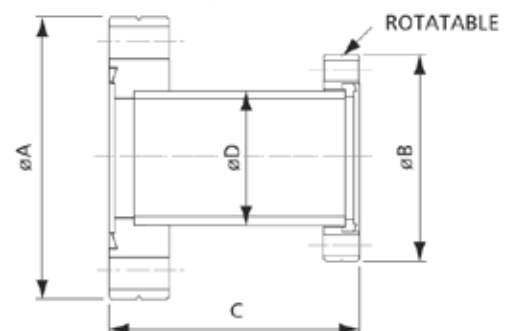

Tubulated Reducer Small Flange Rotatable

Part No.	CF Size(In)	Material	A	B	C	D
EV03058	(2.75")/(1.33")	304 Stainless Steel	69.5	33.8	76.2	19.05
EV03059	(4.5")/(1.33")	304 Stainless Steel	113.6	33.8	76.2	19.05
EV03060	(4.5")/(2.75")	304 Stainless Steel	113.6	69.5	76.2	38.1
EV03061	(6")/(2.75")	304 Stainless Steel	151.6	69.5	76.2	38.1
EV03062	(6")/(4.5")	304 Stainless Steel	151.6	113.6	76.2	63.5