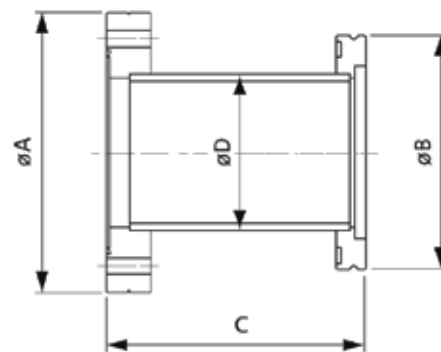

CF/ISO
Tubulated
Adapter

Part No.	Size	Material	A	B	C	D
EV04001	CF114(4.5'')/ISO63	304 Stainless Steel	113.6	95	90	63.5
EV04002	CF152(6'')/ISO63	304 Stainless Steel	151.6	95	90	63.5
EV04003	CF152(6'')/ISO100	304 Stainless Steel	151.6	130	90	101.6
EV04004	CF152(6'')/ISO160	304 Stainless Steel	151.6	180	90	101.6