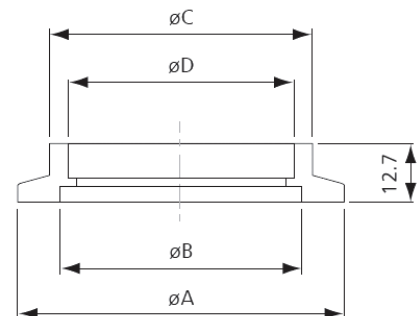

Socket Weld Flange

Part No.	KF Size	Material	A	B	C	D
EV01011	10	304 Stainless Steel	30	12.2	16.5	13
EV01012	16	304 Stainless Steel	30	17.2	20.5	19.3
EV01013	25	304 Stainless Steel	40	26.2	29	25.7
EV01014	40	304 Stainless Steel	55	41.2	44.7	38.4
EV01015	50	304 Stainless Steel	75	52.2	57.4	51