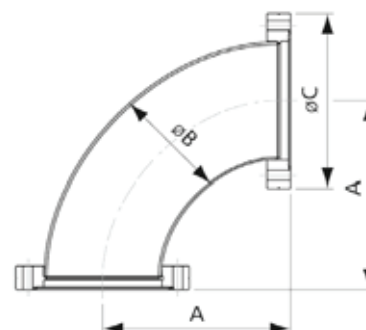

Full Nipple Non-Rotatable

Part No.	CF Size(In)	Material	A	B	C
EV03022	(1.33")	304 Stainless Steel	33.8	76	19.05
EV03023	(2.75")	304 Stainless Steel	69.5	126	38.1
EV03024	(4.5")	304 Stainless Steel	113.6	210	63.5
EV03025	(6")	304 Stainless Steel	151.6	270	101.6

Full Nipple Rotatable

Part No.	CF Size(In)	Material	A	B	C
EV03026	(1.33")	304 Stainless Steel	33.8	76	19.05
EV03027	(2.75")	304 Stainless Steel	69.5	126	38.1
EV03028	(4.5")	304 Stainless Steel	113.6	210	63.5
EV03029	(6")	304 Stainless Steel	151.6	270	101.6

Copper Gasket

Part No.	CF Size(In)	Material	A	B	C
EV03030	(1.33")	Copper	21	16	2
EV03031	(2.75")	Copper	48	37	2
EV03032	(4.5")	Copper	82	63	2
EV03033	(6")	Copper	120	101	2

90 Degree Elbow Non-Rotatable

Part No.	CF Size(In)	Material	A	B	C
EV03034	(1.33")	304 Stainless Steel	37.5	19.05	33.8
EV03035	(2.75")	304 Stainless Steel	79.9	38.1	69.5
EV03036	(4.5")	304 Stainless Steel	141.3	63.5	113.6
EV03037	(6")	304 Stainless Steel	222.2	101.6	151.6