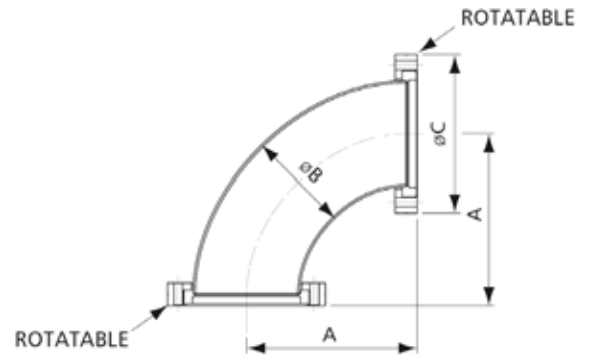

Copper Gasket

Part No.	CF Size(In)	Material	A	B	C
EV03030	(1.33")	Copper	21	16	2
EV03031	(2.75")	Copper	48	37	2
EV03032	(4.5")	Copper	82	63	2
EV03033	(6")	Copper	120	101	2

90 Degree Elbow Non-Rotatable

Part No.	CF Size(In)	Material	A	B	C
EV03034	(1.33")	304 Stainless Steel	37.5	19.05	33.8
EV03035	(2.75")	304 Stainless Steel	79.9	38.1	69.5
EV03036	(4.5")	304 Stainless Steel	141.3	63.5	113.6
EV03037	(6")	304 Stainless Steel	222.2	101.6	151.6

90 Degree Elbow Rotatable

Part No.	CF Size(In)	Material	A	B	C
EV03038	(1.33")	304 Stainless Steel	47.2	19.05	33.8
EV03039	(2.75")	304 Stainless Steel	79.9	38.1	69.5
EV03040	(4.5")	304 Stainless Steel	141.3	63.5	113.6
EV03041	(6")	304 Stainless Steel	222.2	101.6	151.6