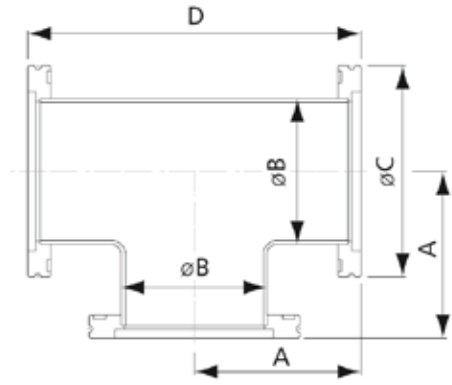

Tee

Part No.	ISO Size	Material	A	B	C	D
EV02033	63	304 Stainless Steel	82.8	63.5	95	165.6
EV02034	80	304 Stainless Steel	89.15	76.2	110	178.3
EV02035	100	304 Stainless Steel	105	101.6	130	210
EV02036	160	304 Stainless Steel	133.6	152.4	180	267.2