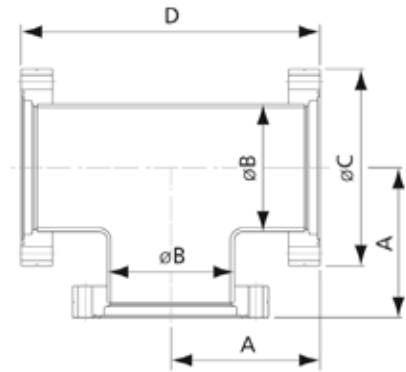

Tee Non-Rotatable

Part No.	CF Size(In)	Material	A	B	C	D
EV03042	(1.33")	304 Stainless Steel	37.5	19.05	33.8	75
EV03043	(2.75")	304 Stainless Steel	62.5	38.1	69.5	125
EV03044	(4.5")	304 Stainless Steel	85.7	63.5	113.6	171.4
EV03045	(6")	304 Stainless Steel	109.5	101.6	151.6	219