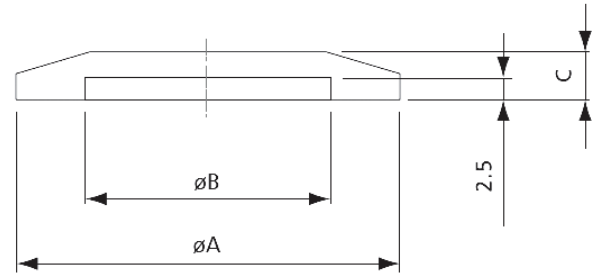

Valve Series

12-17

CF Series

18-21

Adaptor Series

Blank Flange

Part No.	KF Size	Material	A	B	C
EV01001	10	304 Stainless Steel	30	12.2	5
EV01002	16	304 Stainless Steel	30	17.2	5
EV01003	25	304 Stainless Steel	40	26.2	5
EV01004	40	304 Stainless Steel	55	41.2	5
EV01005	50	304 Stainless Steel	75	52.2	5