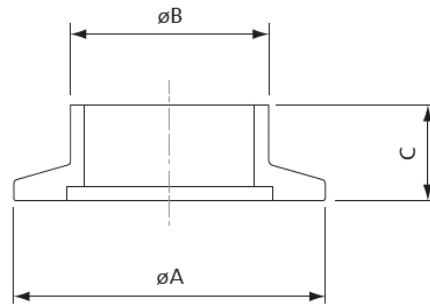

Half Nipple(Short)

Part No.	KF Size	Material	A	B	C
EV01016	10	304 Stainless Steel	30	14	30
EV01017	16	304 Stainless Steel	30	20	30
EV01018	25	304 Stainless Steel	40	28	30
EV01019	40	304 Stainless Steel	55	45	30
EV01020	50	304 Stainless Steel	75	57	30