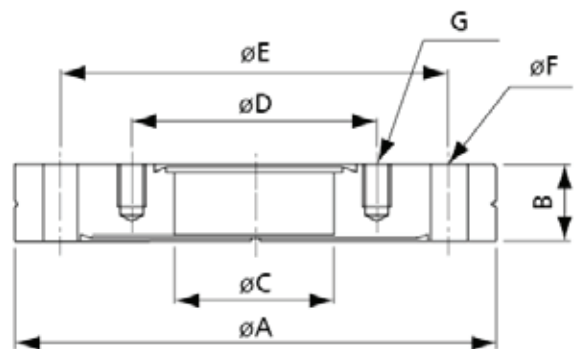

Reducing Flange

Part No.	CF Size(In)	Material	A	B	C	D	E	F	G
EV03009	(2.75")/(1.33")	304 Stainless Steel	69.5	12.7	15.8	26.9	58.7	6.7*6	M4*6
EV03010	(4.5")/(1.33")	304 Stainless Steel	113.6	18	15.8	26.9	92.1	8.4*8	M4*9
EV03011	(4.5")/(2.75")	304 Stainless Steel	113.6	18	38.1	58.7	92.1	8.4*8	M6*6
EV03012	(6")/(2.75")	304 Stainless Steel	151.6	20	38.1	58.7	130.3	8.4*16	M6*6
EV03013	(6")/(4.5")	304 Stainless Steel	151.6	20	63.5	92.1	130.3	8.4*16	M8*8