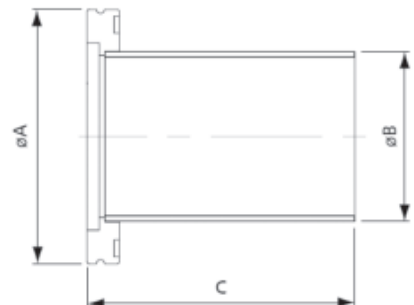

Half Nipple

Part No.	ISO Size	Material	A	B	C
EVO2009	63	304 Stainless Steel	95	63.5	100
EVO2010	80	304 Stainless Steel	110	76.2	100
EVO2011	100	304 Stainless Steel	130	101.6	100
EVO2012	160	304 Stainless Steel	180	152.4	100