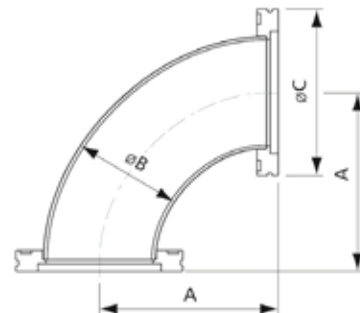

90 Degree Elbow

Part No.	ISO Size	Material	A	B	C
EV02029	63	304 Stainless Steel	138.4	63.5	95
EV02030	80	304 Stainless Steel	166.9	76.2	110
EV02031	100	304 Stainless Steel	217.7	101.6	130
EV02032	160	304 Stainless Steel	235.2	152.4	180