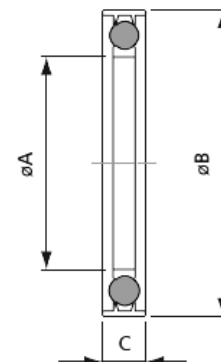

Centering Ring with O'Ring & Outer Ring

Part No.	KF Size	C/R	O'Ring	O/R	A	B	C
EV01039	16	304 Stainless Steel	Viton	Aluminium	16	32.5	8
EV01040	25	304 Stainless Steel	Viton	Aluminium	25	42.5	8
EV01041	40	304 Stainless Steel	Viton	Aluminium	40	57.5	8
EV01042	50	304 Stainless Steel	Viton	Aluminium	50	77.5	8