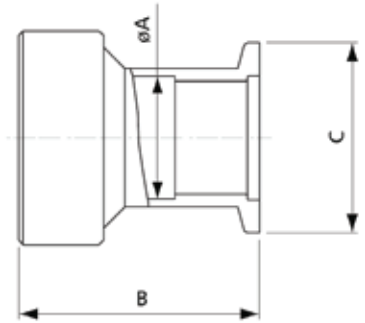

KF Quick Disconnect Adaptor

Part No.	KF Size	Tread	Material	A	B	C
EV04059	16	1/4"	304 Stainless Steel	6.5	33.4	30
EV04060	16	1/2"	304 Stainless Steel	13	36.5	30
EV04061	16	3/4"	304 Stainless Steel	19.3	44.5	30
EV04062	25	1/2"	304 Stainless Steel	13	36.5	40
EV04063	25	3/4"	304 Stainless Steel	19.3	44.5	40
EV04064	25	1"	304 Stainless Steel	25.7	50.8	40
EV04065	40	1/2"	304 Stainless Steel	13	36.5	55
EV04066	40	3/4"	304 Stainless Steel	19.3	44.5	55
EV04067	40	1"	304 Stainless Steel	25.7	50.8	55
EV04068	40	3/2"	304 Stainless Steel	38.4	60.3	55
EV04069	50	3/2"	304 Stainless Steel	38.4	60.3	75
EV04070	50	2"	304 Stainless Steel	51	60.3	75