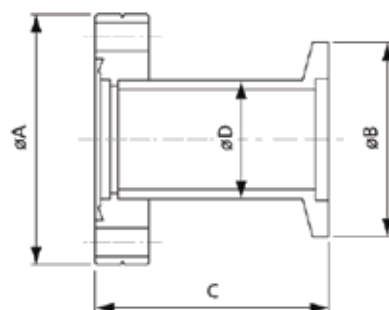

CF/KF
Tubulated
Adapter

Part No.	Size	Material	A	B	C	D
EV04005	CF34(1.33'')/KF10	304 Stainless Steel	33.8	30	43	12.7
EV04006	CF34(1.33'')/KF16	304 Stainless Steel	33.8	30	43	19.05
EV04007	CF70(2.75'')/KF10	304 Stainless Steel	69.5	30	45.3	12.7
EV04008	CF70(2.75'')/KF16	304 Stainless Steel	69.5	30	45.3	19.05
EV04009	CF70(2.75'')/KF25	304 Stainless Steel	69.5	40	45.3	25.4
EV04010	CF70(2.75'')/KF40	304 Stainless Steel	69.5	55	45.3	38.1
EV04011	CF70(2.75'')/KF50	304 Stainless Steel	113.6	75	49.5	50.8