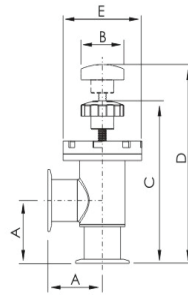

KF-Angle Valve with Bellow

Manual

Part No.	A"(mm)	B"(mm)	C "(mm)	D "(mm)	O.D."(mm)
EV01163	40	121.9	141.5	56.8	19.05
EV01164	50	128.6	148.1	56.8	25.4
EV01165	65	167.5	200	75.8	38.1
EV01166	70	190.5	235.5	88.4	50.8

Pneumatic
(Single Acting)