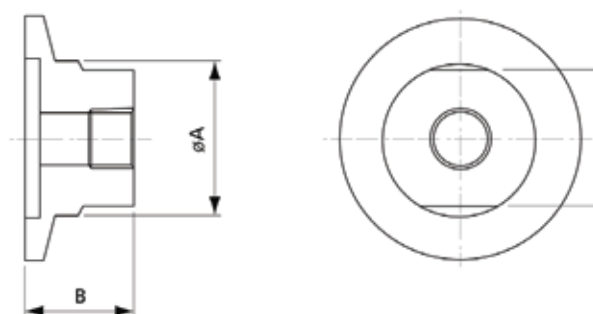

KF Female Pipe Adaptop Thread Type: PT

Part No.	KF Size	Tread	Material	A	B	C
EV04051	16	1/8"PT	304 Stainless Steel	19.05	25	17
EV04052	16	1/4"PT	304 Stainless Steel	19.05	25	17
EV04053	25	1/8"PT	304 Stainless Steel	25.4	25	19
EV04054	25	1/4"PT	304 Stainless Steel	25.4	25	19
EV04055	40	1/8"PT	304 Stainless Steel	38.1	25	32
EV04056	40	1/4"PT	304 Stainless Steel	38.1	25	32
EV04057	50	1/8"PT	304 Stainless Steel	50.8	25	46
EV04058	50	1/4"PT	304 Stainless Steel	50.8	25	46