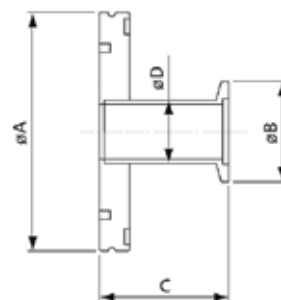

ISO/KF
Tubulated
Adapter

Part No.	Size	Material	A	B	C	D
EV04012	ISO63/KF25	304 Stainless Steel	95	40	42	25.4
EV04013	ISO63/KF40	304 Stainless Steel	95	55	42	38.1
EV04014	ISO63/KF50	304 Stainless Steel	95	75	42	50.8
EV04015	ISO80/KF40	304 Stainless Steel	110	55	42	38.1
EV04016	ISO80/KF50	304 Stainless Steel	110	75	42	50.8
EV04017	ISO100/KF40	304 Stainless Steel	130	55	42	38.1
EV04018	ISO100/KF50	304 Stainless Steel	130	75	42	50.8