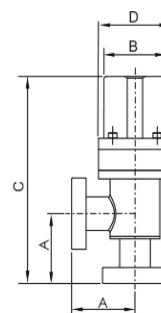

CF - Angle Valve with Bellow

Pneumatic
(Double Acting)

Part No.	A''(mm)	B''(mm)	C''(mm)	O.D. ''(mm)
EV01221	105	293.9	99.5	63.5