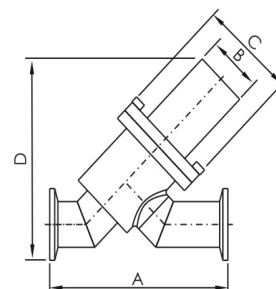

Part No.	A''(mm)	B''(mm)	C''(mm)	O.D. ''(mm)
EV01183	4.00''(101.6)	4.73''(120)	2.24''(56.8)	0.75''(19.05)
EV01184	4.20''(106.8)	4.73''(120)	2.24''(56.8)	1.00''(25.4)
EV01185	5.12''(130)	6.17''(156.8)	2.98''(75.8)	1.50''(38.1)
EV01186	7.00''(177.8)	7.43''(188.8)	3.48''(88.4)	2.00''(50.8)