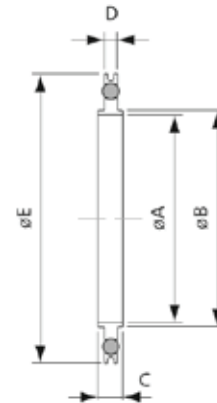

Centering Ring with O'Ring & Outer Ring

Part No.	ISO Size	C/R	O'Ring	O/R	A	B	C	D	E
EV02025	63	304 Stainless Steel	Viton	Aluminium	68	70	8	3.9	94
EV02026	80	304 Stainless Steel	Viton	Aluminium	81	82.6	8	3.9	109
EV02027	100	304 Stainless Steel	Viton	Aluminium	100	102	8	3.9	128
EV02028	160	304 Stainless Steel	Viton	Aluminium	148	153	8	3.9	179