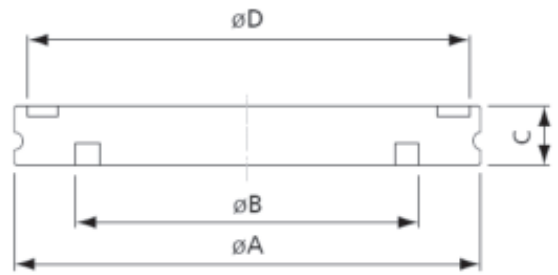

Blank Flange

Part No.	ISO Size	Material	A	B	C	D
EVO2001	63	304 Stainless Steel	95	70	12	90
EVO2002	80	304 Stainless Steel	110	83	12	105
EVO2003	100	304 Stainless Steel	130	102	12	125
EVO2004	160	304 Stainless Steel	180	153	12	175