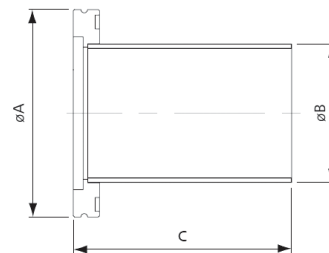

Full Nipple

Part No.	ISO Size	Material	A	B	C
EV02013	63	304 Stainless Steel	95	63.5	100
EV02014	80	304 Stainless Steel	110	76.2	100
EV02015	100	304 Stainless Steel	130	101.6	100
EV02016	160	304 Stainless Steel	180	152.4	100