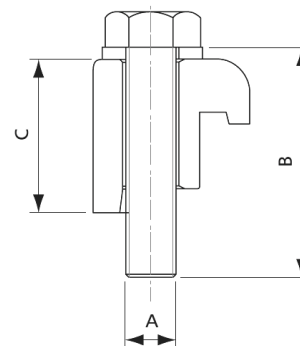

Single Wall Clamp

Part No.	ISO Size	Material	A	B	C
EV02017	63-100	Aluminium	M8	35	23.5
EV02018	160-250	Aluminium	M10	35	23.5