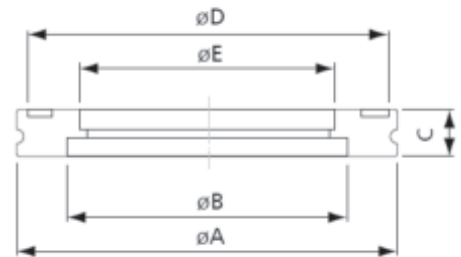

Bored Blank Flange

Part No.	ISO Size	Material	A	B	C	D	E
EVO2005	63	304 Stainless Steel	95	70	12	90	63.7
EVO2006	80	304 Stainless Steel	110	83	12	105	76.4
EVO2007	100	304 Stainless Steel	130	102	12	125	101.8
EVO2008	160	304 Stainless Steel	180	153	12	175	152.9