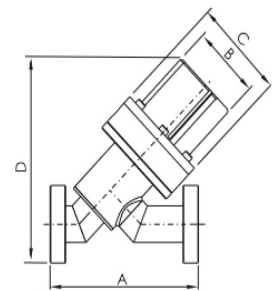

Part No.	A"(mm)	B"(mm)	C "(mm)	O.D."(mm)
EV01208	4.70"(119.4)	4.73"(120)	2.24"(56.8)	0.75"(19.05)
EV01209	5.24"(133)	6.17"(156.8)	2.98"(75.8)	1.50"(38.1)