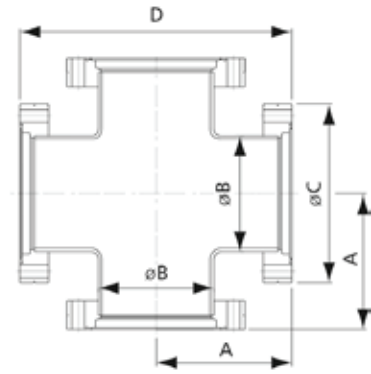

4-Way Cross Non-Rotatable

Part No.	CF Size(In)	Material	A	B	C	D
EV03050	(1.33")	304 Stainless Steel	37.5	19.05	33.8	75
EV03051	(2.75")	304 Stainless Steel	62.5	38.1	69.5	125
EV03052	(4.5")	304 Stainless Steel	85.7	63.5	113.6	171.4
EV03053	(6")	304 Stainless Steel	109.5	101.6	151.6	219