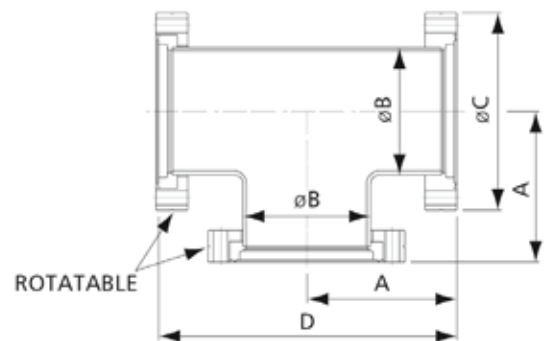

Tee Two Flange Rotatable

Part No.	CF Size(In)	Material	A	B	C	D
EV03046	(1.33")	304 Stainless Steel	47.2	19.05	33.8	94.4
EV03047	(2.75")	304 Stainless Steel	62.5	38.1	69.5	125
EV03048	(4.5")	304 Stainless Steel	85.7	63.5	113.6	171.4
EV03049	(6")	304 Stainless Steel	109.5	101.6	151.6	219