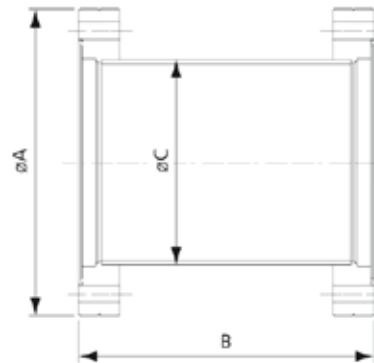

Full Nipple Non-Rotatable

Part No.	CF Size(In)	Material	A	B	C
EV03022	(1.33")	304 Stainless Steel	33.8	76	19.05
EV03023	(2.75")	304 Stainless Steel	69.5	126	38.1
EV03024	(4.5")	304 Stainless Steel	113.6	210	63.5
EV03025	(6")	304 Stainless Steel	151.6	270	101.6