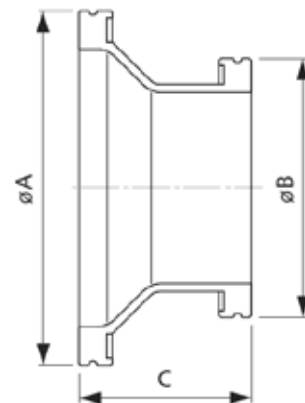

Conical Reducer

Part No.	ISO Size	Material	A	B	D
EV02041	80/63	304 Stainless Steel	110	95	63
EV02042	100/63	304 Stainless Steel	130	95	63
EV02043	100/80	304 Stainless Steel	130	110	63
EV02044	160/63	304 Stainless Steel	180	95	63