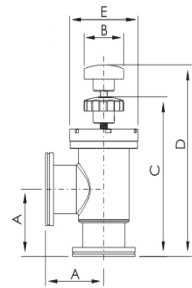

KF-Angle Valve with Bellow

Manual

Part No.	A"(mm)	B"(mm)	C "(mm)	D "(mm)	O.D."(mm)
EV01163	40	121.9	141.5	56.8	19.05
EV01164	50	128.6	148.1	56.8	25.4
EV01165	65	167.5	200	75.8	38.1
EV01166	70	190.5	235.5	88.4	50.8

Pneumatic
(Single Acting)