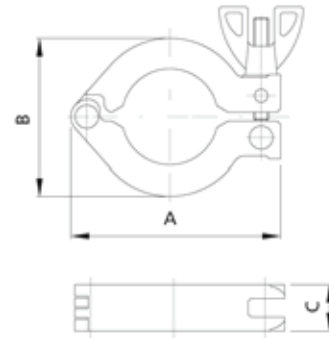

Half Nipple(Short)

Part No.	KF Size	Material	A	B	C
EV01016	10	304 Stainless Steel	30	14	30
EV01017	16	304 Stainless Steel	30	20	30
EV01018	25	304 Stainless Steel	40	28	30
EV01019	40	304 Stainless Steel	55	45	30
EV01020	50	304 Stainless Steel	75	57	30

Half Nipple(Long)

Part No.	KF Size	Material	A	B	C
EV01021	10	304 Stainless Steel	30	14	70
EV01022	16	304 Stainless Steel	30	20	70
EV01023	25	304 Stainless Steel	40	28	70
EV01024	40	304 Stainless Steel	55	45	70
EV01025	50	304 Stainless Steel	75	57	70

Full Nipple

Part No.	KF Size	Material	A	B	C
EV01026	16	304 Stainless Steel	30	19.05	80
EV01027	25	304 Stainless Steel	40	25.4	100
EV01028	40	304 Stainless Steel	55	38.1	130
EV01029	50	304 Stainless Steel	75	50.8	140

Swing Clamp

Part No.	KF Size	Material	A	B	C
EV01030	16	Aluminium	63	42.5	16
EV01031	25	Aluminium	72	54	16
EV01032	40	Aluminium	90	70	16
EV01033	50	Aluminium	114	90	20

Centering Ring with O'Ring

Part No.	KF Size	C/R	O'Ring	A	B	C	D
EV01034	10	304 Stainless Steel	Viton	10	12	8	3.9
EV01035	16	304 Stainless Steel	Viton	16	17	8	3.9
EV01036	25	304 Stainless Steel	Viton	25	26	8	3.9
EV01037	40	304 Stainless Steel	Viton	40	41	8	3.9
EV01038	50	304 Stainless Steel	Viton	50	52	8	3.9