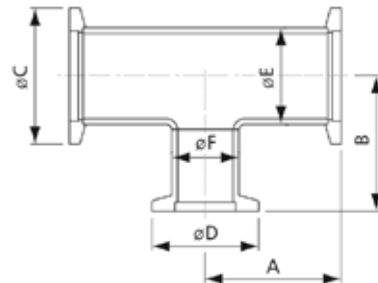

Unequal Tee

Part No.	KF Size	Material	A	B	C	D	E	F
EV01051	25/16	304 Stainless Steel	50	40	40	30	25.4	19.05
EV01052	40/16	304 Stainless Steel	65	40	55	30	38.1	19.05
EV01053	40/25	304 Stainless Steel	65	50	55	40	38.1	25.4
EV01054	50/16	304 Stainless Steel	70	50	75	30	50.8	19.05
EV01055	50/25	304 Stainless Steel	70	65	75	40	50.8	25.4
EV01056	50/40	304 Stainless Steel	70	65	75	55	50.8	38.1