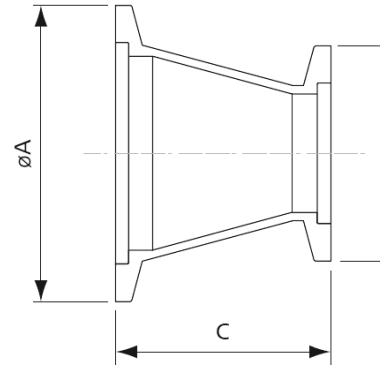

Conical Reduce

Part No.	KF Size	C/R	A	B	C
EV01061	25/16	304 Stainless Steel	40	30	40
EV01062	40/16	304 Stainless Steel	55	30	40
EV01063	40/25	304 Stainless Steel	55	40	40
EV01064	50/16	304 Stainless Steel	75	30	40
EV01065	50/25	304 Stainless Steel	75	40	40
EV01066	50/40	304 Stainless Steel	75	55	40