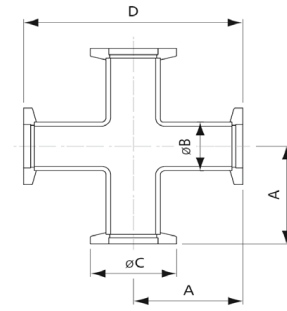

4-Way Cross

Part No.	KF Size	C/R	A	B	C	D
EV01057	16	304 Stainless Steel	40	19.05	30	80
EV01058	25	304 Stainless Steel	50	25.4	40	100
EV01059	40	304 Stainless Steel	65	38.1	55	130
EV01060	50	304 Stainless Steel	40	50.8	75	140