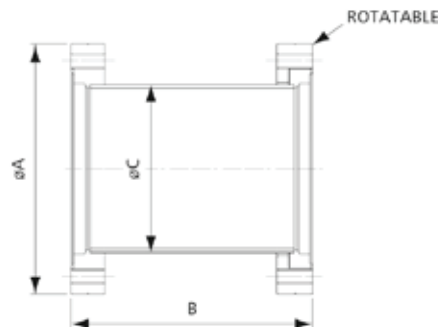

Full Nipple Rotatable

Part No.	CF Size(In)	Material	A	B	C
EV03026	(1.33")	304 Stainless Steel	33.8	76	19.05
EV03027	(2.75")	304 Stainless Steel	69.5	126	38.1
EV03028	(4.5")	304 Stainless Steel	113.6	210	63.5
EV03029	(6")	304 Stainless Steel	151.6	270	101.6