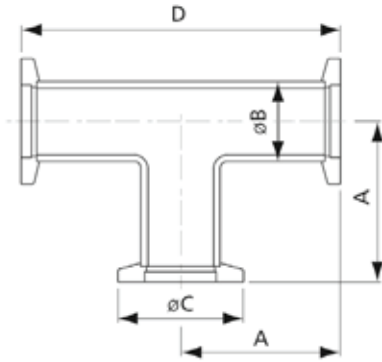

Tee

Part No.	KF Size	Material	A	B	C	D
EV01047	16	304 Stainless Steel	40	19.05	30	80
EV01048	25	304 Stainless Steel	50	25.4	40	100
EV01049	40	304 Stainless Steel	65	38.1	55	130
EV01050	50	304 Stainless Steel	80	50.8	75	140