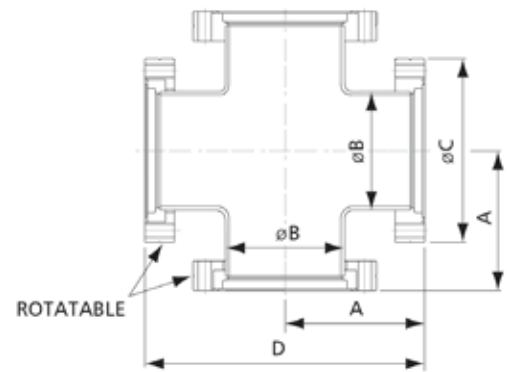

4-Way Cross Two Flange Rotatable

Part No.	CF Size(In)	Material	A	B	C	D
EV03054	(1.33")	304 Stainless Steel	47.2	19.05	33.8	94.4
EV03055	(2.75")	304 Stainless Steel	62.5	38.1	69.5	125
EV03056	(4.5")	304 Stainless Steel	85.7	63.5	113.6	171.4
EV03057	(6")	304 Stainless Steel	109.5	101.6	151.6	219