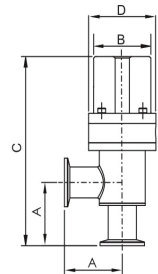

Part No.	A"(mm)	B"(mm)	C "(mm)	O.D."(mm)
EV01167	40	157.6	56.8	19.05
EV01168	50	164.3	56.8	25.4
EV01169	65	214.2	75.8	38.1
EV01170	70	251.3	88.4	50.8