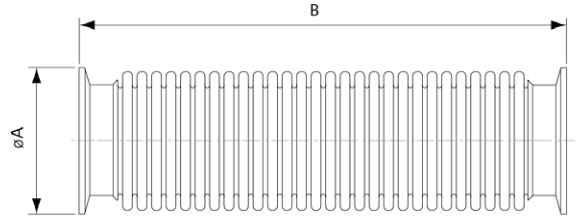

Flexible Hose

Part No.	KF Size	C/R	A	B
EV01067	16	304 Stainless Steel	30	250
EV01068	16	304 Stainless Steel	30	500
EV01069	16	304 Stainless Steel	30	750
EV01070	16	304 Stainless Steel	30	1000
EV01071	25	304 Stainless Steel	40	250
EV01072	25	304 Stainless Steel	40	500
EV01073	25	304 Stainless Steel	40	750
EV01074	25	304 Stainless Steel	40	1000
EV01075	40	304 Stainless Steel	55	250
EV01076	40	304 Stainless Steel	55	500
EV01077	40	304 Stainless Steel	55	750
EV01078	40	304 Stainless Steel	55	1000
EV01079	50	304 Stainless Steel	75	250
EV01080	50	304 Stainless Steel	75	500
EV01081	50	304 Stainless Steel	75	750
EV01082	50	304 Stainless Steel	75	1000