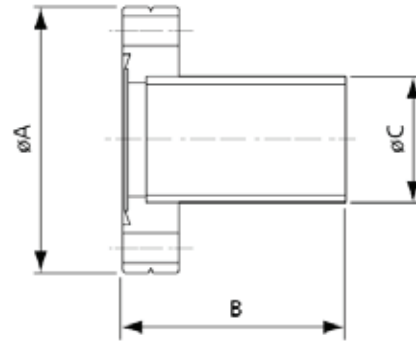

Half Nipple Non- Rotatable

Part No.	CF Size(In)	Material	A	B	C
EV03014	(1.33")	304 Stainless Steel	33.8	38	19.05
EV03015	(2.75")	304 Stainless Steel	69.5	63	38.1
EV03016	(4.5")	304 Stainless Steel	113.6	105	63.5
EV03017	(6")	304 Stainless Steel	151.6	135	101.6