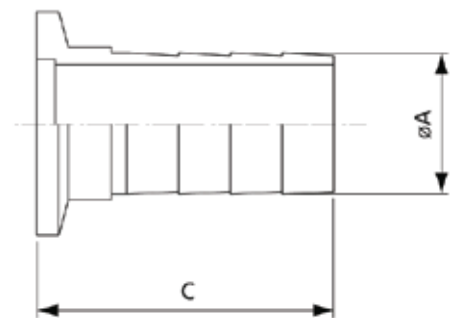

KF Hose Nozzle Adaptor

Part No.	KF Size	Hose	Material	A	B
EV04032	10	5/8"	304 Stainless Steel	16	40
EV04033	16	3/4"	304 Stainless Steel	19.1	40
EV04034	25	7/8"	304 Stainless Steel	22.2	40
EV04035	40	1 5/8"	304 Stainless Steel	41.3	40
EV04036	50	1 7/8"	304 Stainless Steel	47.7	40