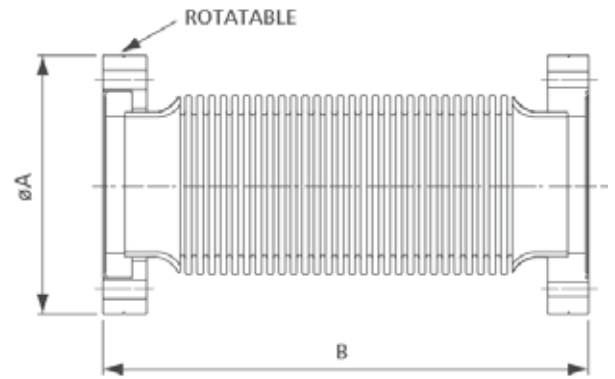

4-Way Cross Two Flange Rotatable

Part No.	CF Size(In)	Material	A	B	C	D
EV03054	(1.33")	304 Stainless Steel	47.2	19.05	33.8	94.4
EV03055	(2.75")	304 Stainless Steel	62.5	38.1	69.5	125
EV03056	(4.5")	304 Stainless Steel	85.7	63.5	113.6	171.4
EV03057	(6")	304 Stainless Steel	109.5	101.6	151.6	219

Tubulated Reducer Small Flange Rotatable

Part No.	CF Size(In)	Material	A	B	C	D
EV03058	(2.75")/(1.33")	304 Stainless Steel	69.5	33.8	76.2	19.05
EV03059	(4.5")/(1.33")	304 Stainless Steel	113.6	33.8	76.2	19.05
EV03060	(4.5")/(2.75")	304 Stainless Steel	113.6	69.5	76.2	38.1
EV03061	(6")/(2.75")	304 Stainless Steel	151.6	69.5	76.2	38.1
EV03062	(6")/(4.5")	304 Stainless Steel	151.6	113.6	76.2	63.5

Flexible Hose One Flange Rotatable

Part No.	CF Size(In)	Material	A	B
EV03063	(1.33")	304 Stainless Steel	33.8	250
EV03064	(1.33")	304 Stainless Steel	33.8	500
EV03065	(1.33")	304 Stainless Steel	33.8	750
EV03066	(1.33")	304 Stainless Steel	33.8	1000
EV03067	(2.75")	304 Stainless Steel	69.5	250
EV03068	(2.75")	304 Stainless Steel	69.5	500
EV03069	(2.75")	304 Stainless Steel	69.5	750
EV03070	(2.75")	304 Stainless Steel	69.5	1000
EV03071	(4.5")	304 Stainless Steel	113.6	250
EV03072	(4.5")	304 Stainless Steel	113.6	500
EV03073	(4.5")	304 Stainless Steel	113.6	750
EV03074	(4.5")	304 Stainless Steel	113.6	1000
EV03075	(6")	304 Stainless Steel	151.6	250
EV03076	(6")	304 Stainless Steel	151.6	500
EV03077	(6")	304 Stainless Steel	151.6	750
EV03078	(6")	304 Stainless Steel	151.6	1000