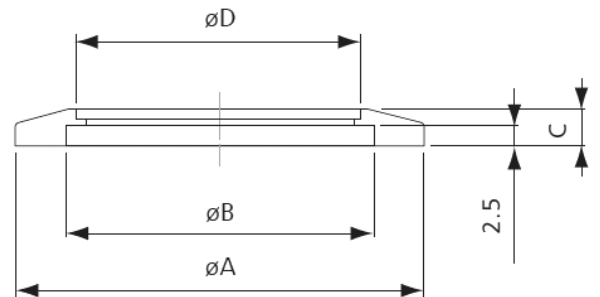

Bored Blank Flange

Part No.	KF Size	Material	A	B	C	D
EV01006	10	304 Stainless Steel	30	12.2	5	12.9
EV01007	16	304 Stainless Steel	30	17.2	5	19.3
EV01008	25	304 Stainless Steel	40	26.2	5	25.7
EV01009	40	304 Stainless Steel	55	41.2	5	38.4
EV01010	50	304 Stainless Steel	75	52.2	5	51