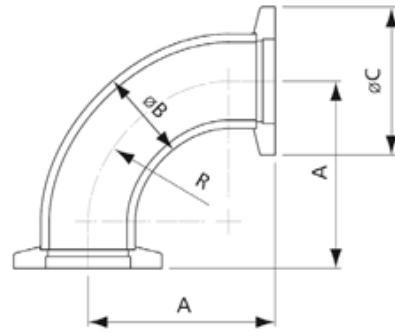

90 Degree Elbow

Part No.	KF Size	Material	A	B	C	R
EV01043	16	304 Stainless Steel	40	19.05	30	28.6
EV01044	25	304 Stainless Steel	50.8	25.4	40	38.1
EV01045	40	304 Stainless Steel	65	38.1	55	57.2
EV01046	50	304 Stainless Steel	80	50.8	75	76.2