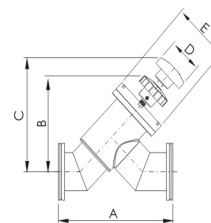

KF-Y Line Valve with Bellow

Manual

Part No.	A''(mm)	B''(mm)	C''(mm)	D''(mm)	O.D. ''(mm)
EV01179	4.00''(101.6)	3.89''(98.7)	4.43''(112.5)	2.24''(56.8)	0.75''(19.05)
EV01180	4.20''(106.8)	3.89''(98.8)	4.43''(112.6)	2.24''(56.8)	1.00''(25.4)
EV01181	5.12''(130)	4.89''(124.2)	5.80''(147.2)	2.98''(75.8)	1.50''(38.1)
EV01182	7.00''(177.8)	5.59''(141.9)	6.83''(173.5)	3.48''(88.4)	2.00''(50.8)