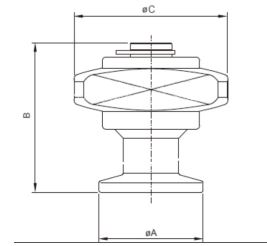

Manual

Part No.	Port	A"(mm)	B "(mm)	C "(mm)
EV06019	KF16	30	41.5	48
EV06065	KF25	40	41.5	48

KF - Ball Valves

Pneumatic
(Single Acting)