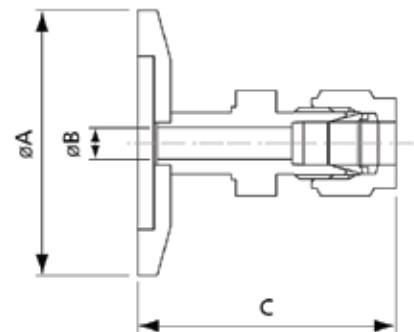

KF Swagelok Adaptor

Part No.	KF Size	Hose	Material	A	B	C
EV04071	16	1/4"	304 Stainless Steel	30	4.8	36.6
EV04072	16	1/2"	304 Stainless Steel	30	10.8	45
EV04073	25	1/4"	304 Stainless Steel	40	4.8	36.6
EV04074	25	1/2"	304 Stainless Steel	40	10.8	54.3
EV04075	40	1/4"	304 Stainless Steel	55	4.8	36.6
EV04076	40	1/2"	304 Stainless Steel	55	10.8	54.3
EV04077	50	1/4"	304 Stainless Steel	75	4.8	36.6
EV04078	50	1/2"	304 Stainless Steel	75	10.8	54.3